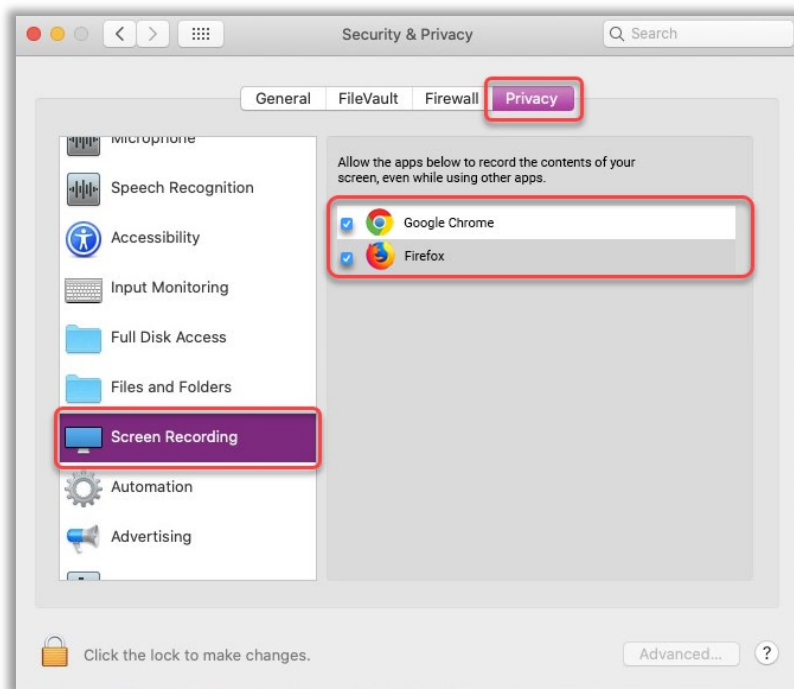

Select **Privacy > Screen Recording**. Ensure the browser you are using is selected to allow recording permissions.