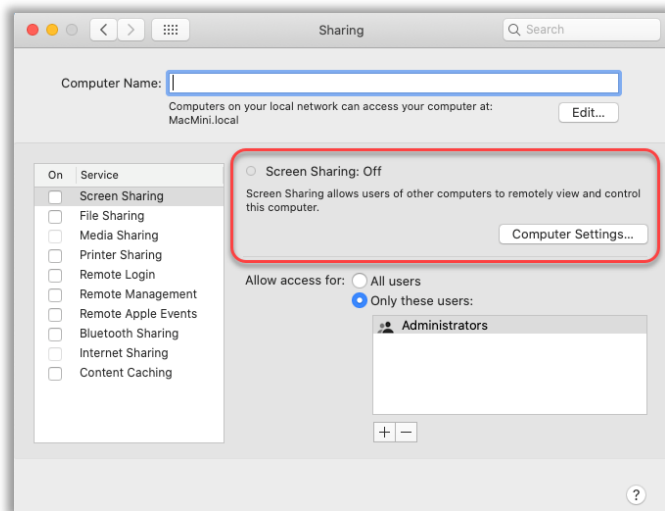

Screen Recording and Sharing Permissions for Mac Users

Macintosh® (Mac) users who are conducting a Remote Online Notarization* (RON) and Remote Ink-Sign Notary** (RIN) or Essential Notary signing, must enable a system preference setting for sharing to be able to record the session. Below are instructions for enabling the setting.

Open **System Preferences** and select **Sharing**.

Set **Screen Sharing** to **On**.

Screen Recording and Sharing Permissions for Mac Users

Navigate back to **System Preferences** and select **Security & Privacy**.